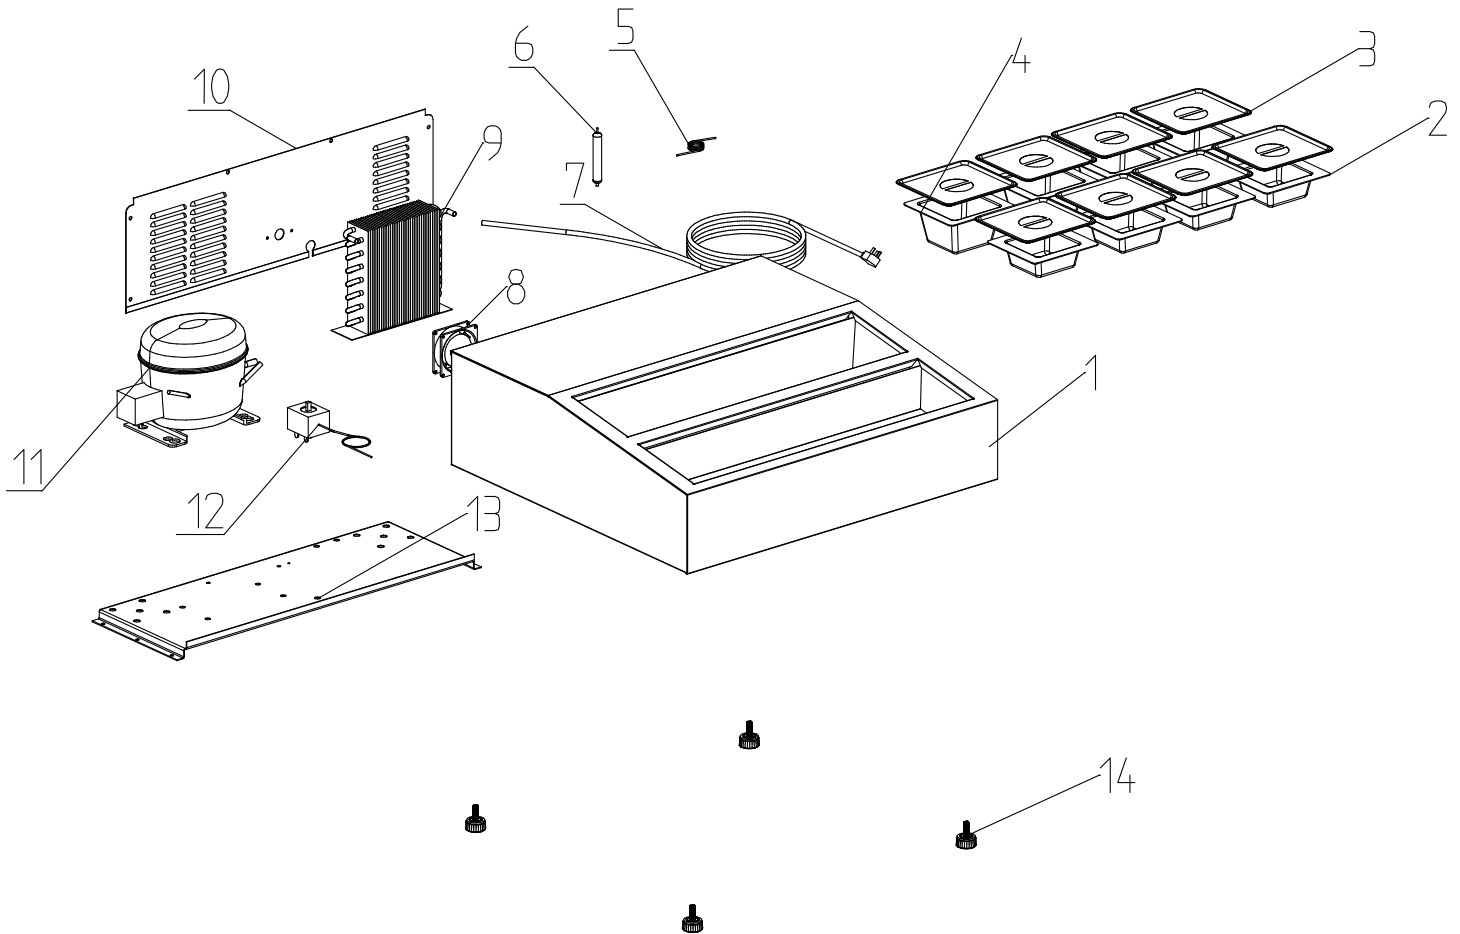

# Parts Breakdown

Model RS-CN-0008 47862

# Parts Breakdown

---

## Model RS-CN-0008 47862

Item No.	Description	Position	Item No.	Description	Position	Item No.	Description	Position
AN809	Foamed Cabinet for 47862	1	AN802	Filter for 47862	6	AN805	Compressor for 47862	11
80048	Food Pans 1/6 Size 6" / 150mm Polycarbonated NSF for 47862	2	AD819	Power Cord for 47862	7	AN806	Thermostat for 47862	12
80015	Covers for Food Pans 1/6 Size Solid NSF for 47862	3	AD825	Condenser Fan for 47862	8	AN811	Bottom Plate for 47862	13
80040	Food Pans 1/6 Size 4" / 100mm Polycarbonated NSF for 47862	4	AN803	Condenser for 47862	9	AN808	Adjustable Foot for 47862	14
AN801	Capillary for 47862	5	AN810	Compressor Room Cover for 47862	10			